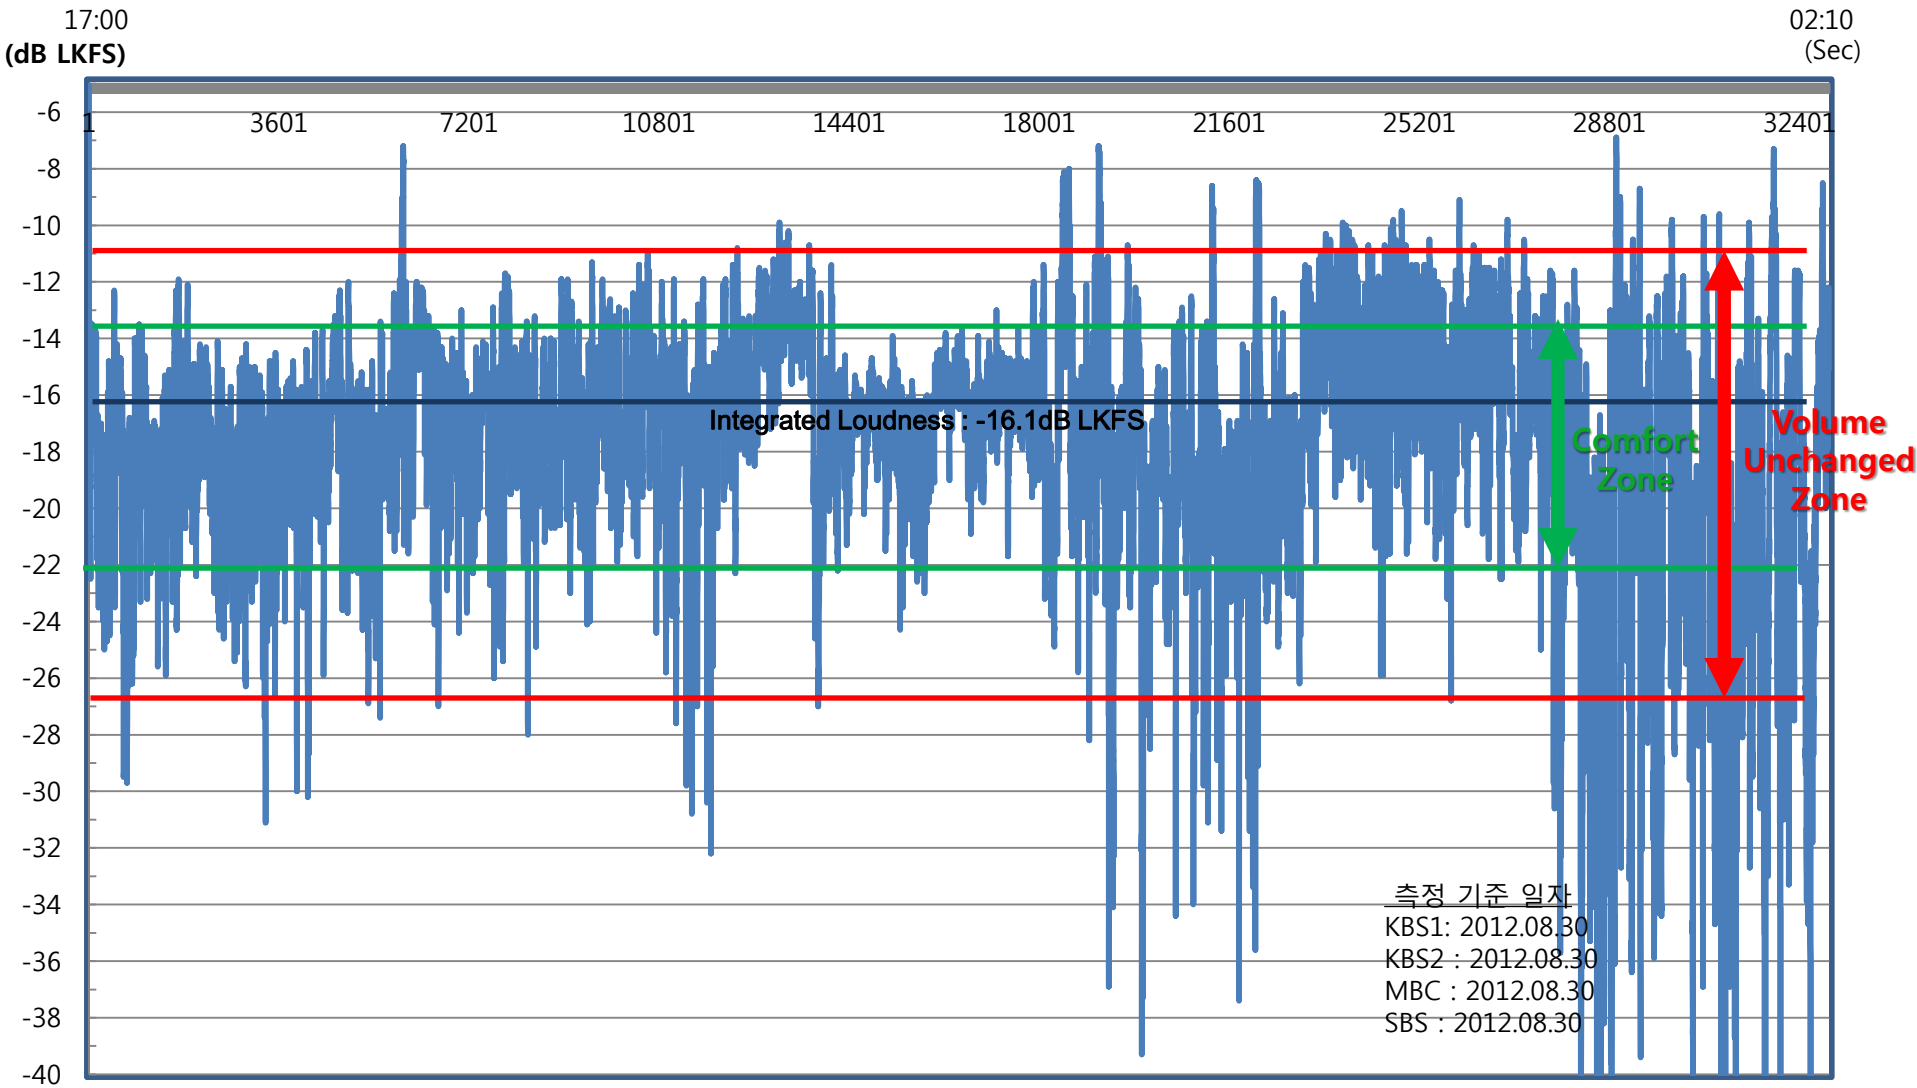

KBS2 (2012.08.30)

ITU-R BS.1770 Short-term Mode 라우드니스 분석

Infinite All [LKFS]	True Peak [dBTP]	Short-Term All Range [LKFS]
-16.1	2.5	-51.6 -6.9