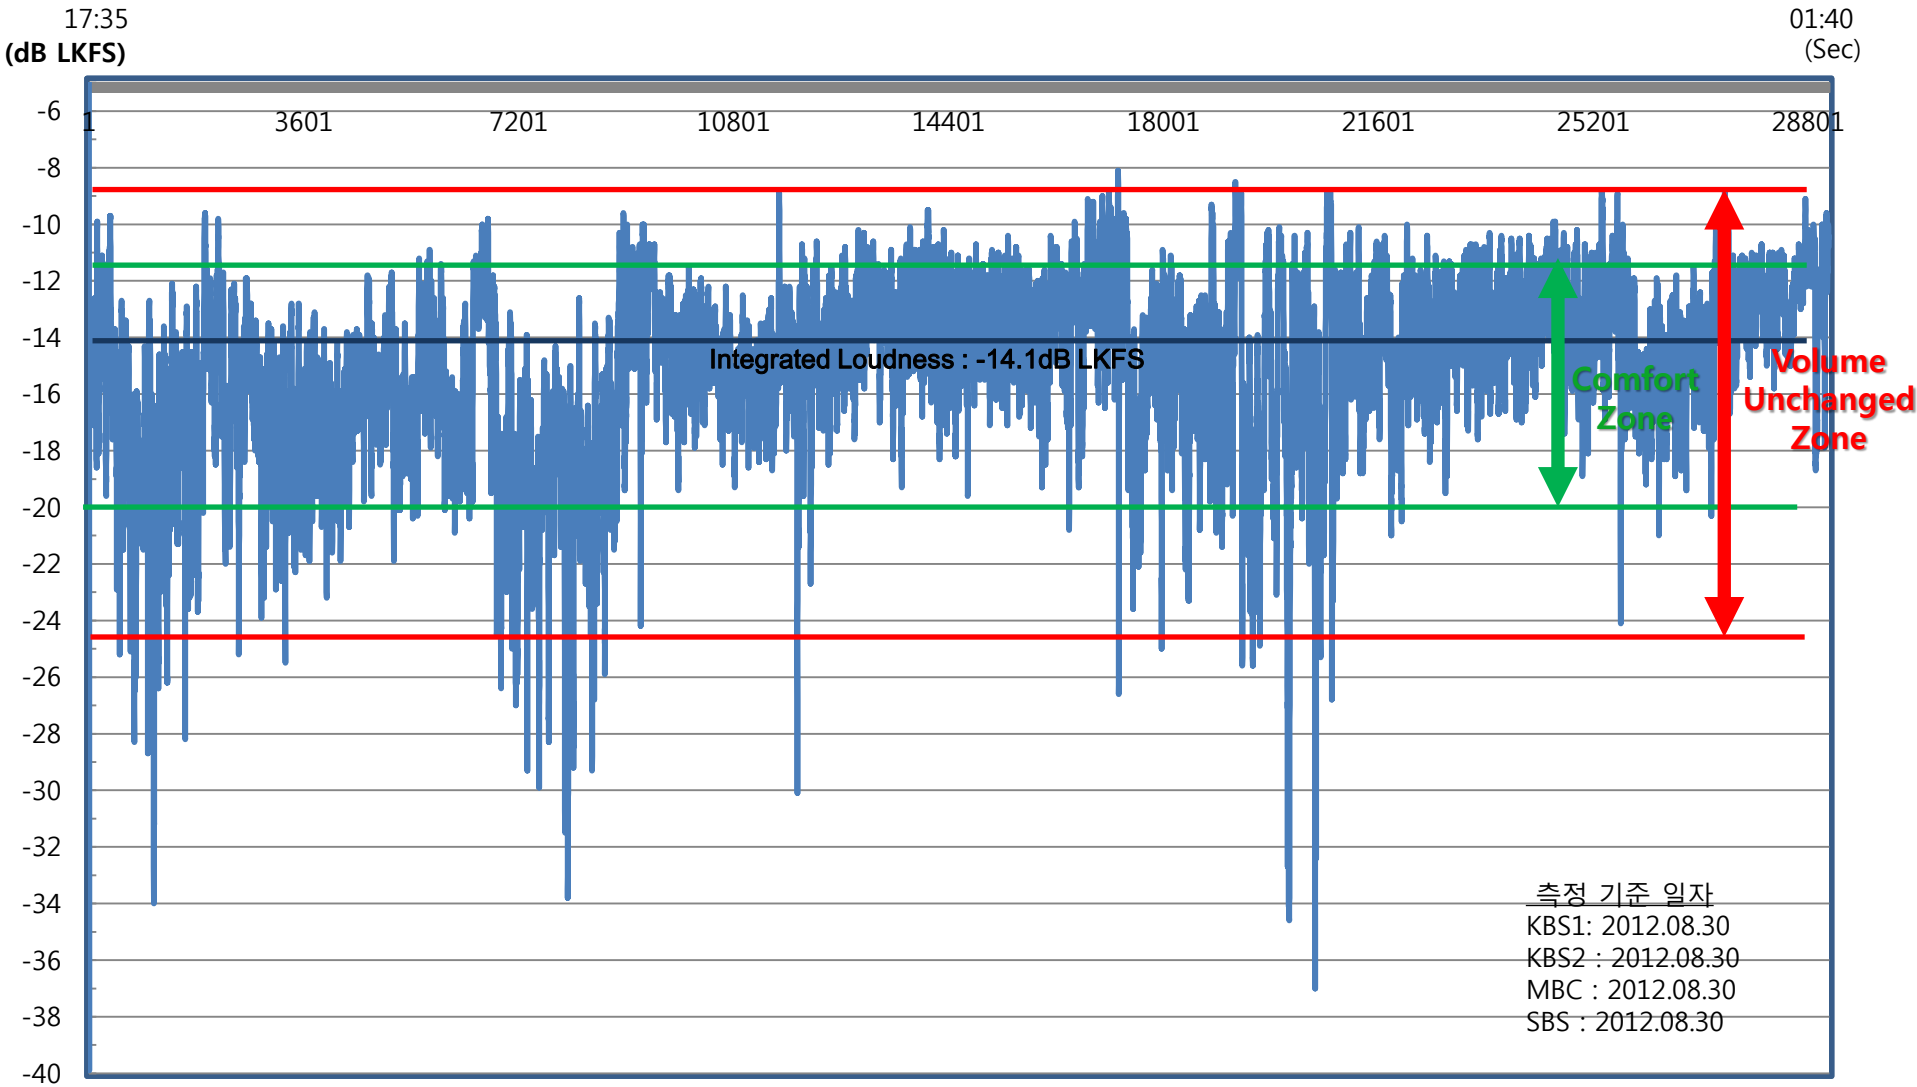

SBS (2012.08.30)

ITU-R BS.1770 Short-term Mode 라우드니스 분석

Infinite All [LKFS]	True Peak [dBTP]	Short-Term All Range [LKFS]	
-14.1	0.8	-39.9	-8.1