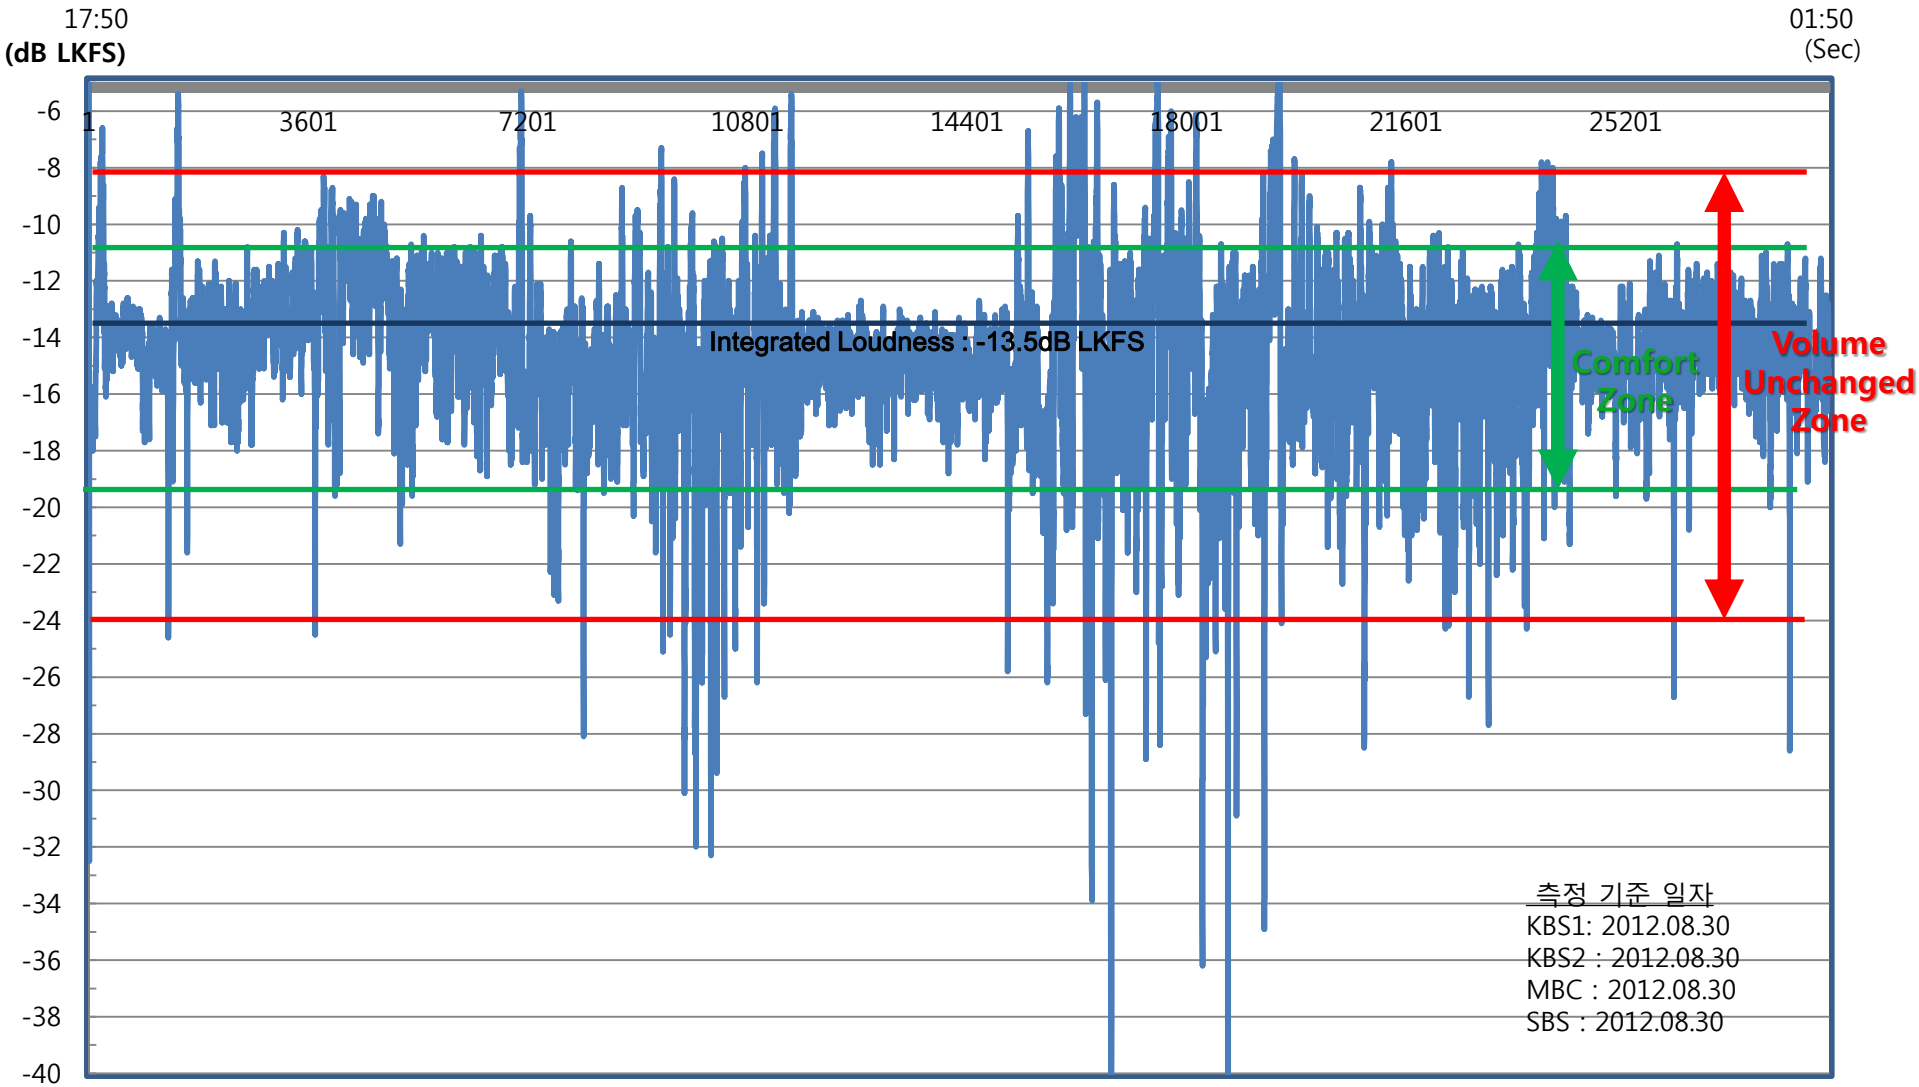

MBC (2012.08.30)

ITU-R BS.1770 Short-term Mode 라우드니스 분석

Infinite All [LKFS]	True Peak [dBTP]	Short-Term All Range [LKFS]	
-13.5	1.4	-46.3	-4.1