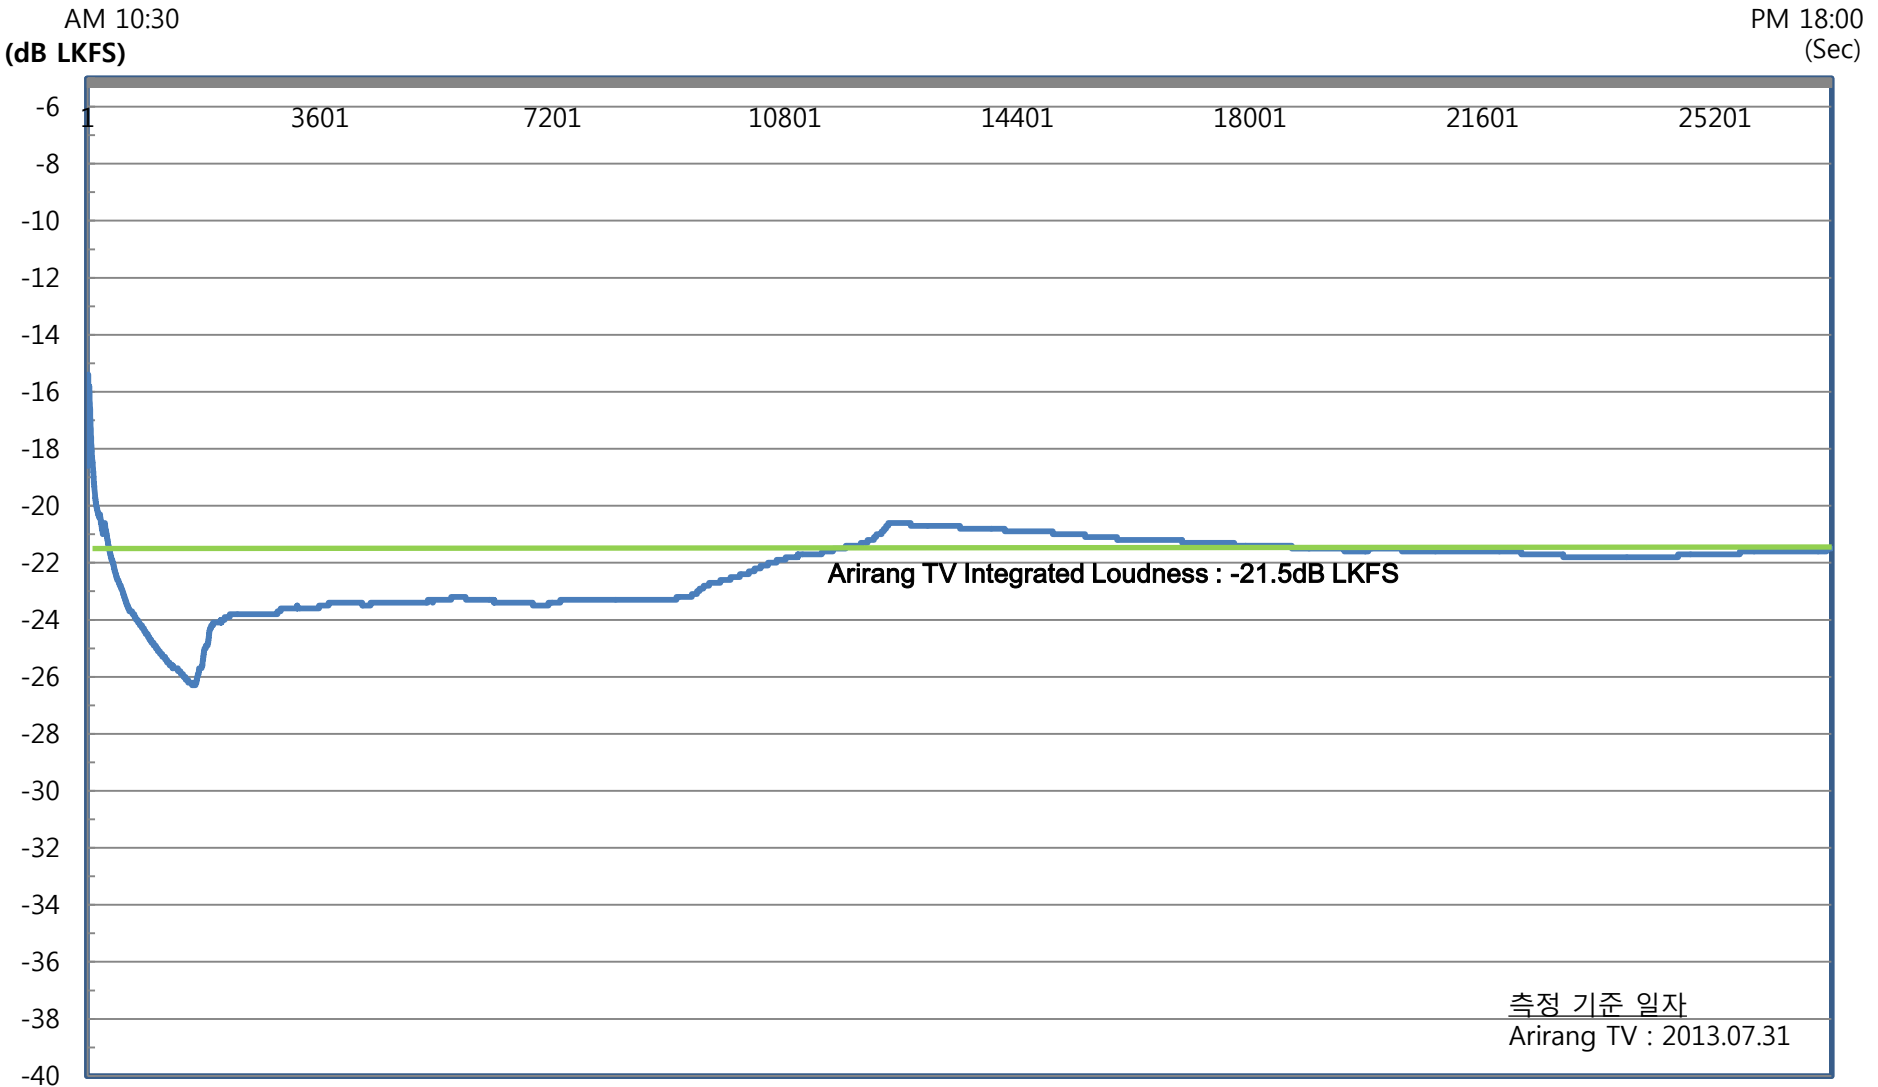

Arirang TV(2013.07.31)

ITU-R BS.1770 Short-term Mode 라우드니스 비교분석

Infinite All [LKFS]	True Peak [dBTP]	Short-Term All Range [LKFS]
-21.5	-0.7	-50.3
		-10.6

Arirang TV 프로그램 별(2013.07.31) ITU-R BS.1770 Short-term Mode 라우드니스 비교분석

Infinite All [LKFS]	True Peak [dBTP]	Short-Term All Range [LKFS]
-21.5	-0.7	-50.3
		-10.6

Arirang TV(2013.07.31) ITU-R BS.1770 Infinite 분석

Infinite All [LKFS]	True Peak [dBTP]	Short-Term All Range [LKFS]
-21.5	-0.7	-50.3
		-10.6