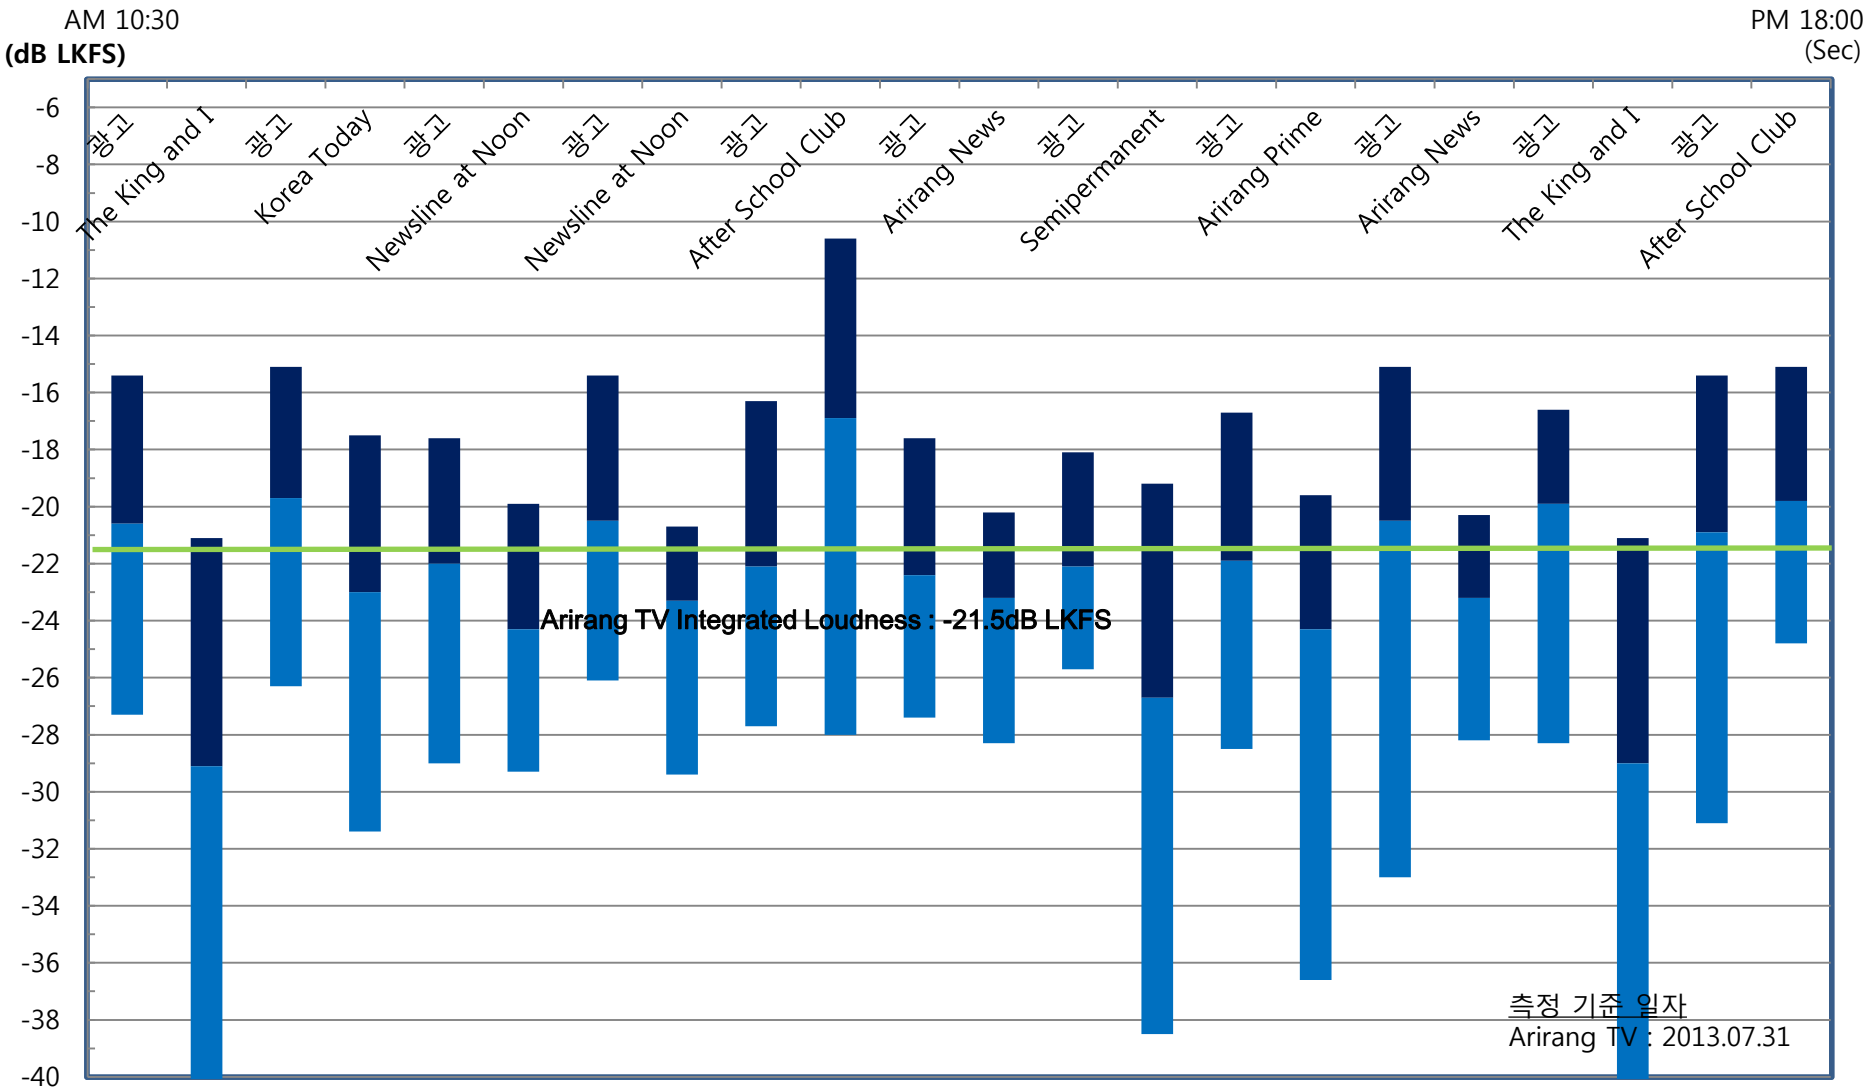

Arirang TV(2013.07.31)

ITU-R BS.1770 Short-term Mode 라우드니스 비교분석

Infinite All [LKFS]	True Peak [dBTP]	Short-Term All Range [LKFS]
-21.5	-0.7	-50.3
		-10.6

Arirang TV 프로그램 별(2013.07.31) ITU-R BS.1770 Short-term Mode 라우드니스 비교분석

Infinite All [LKFS]	True Peak [dBTP]	Short-Term All Range [LKFS]
-21.5	-0.7	-50.3
		-10.6

Arirang TV(2013.07.31) ITU-R BS.1770 Infinite 분석

Infinite All [LKFS]	True Peak [dBTP]	Short-Term All Range [LKFS]
-21.5	-0.7	-50.3
		-10.6