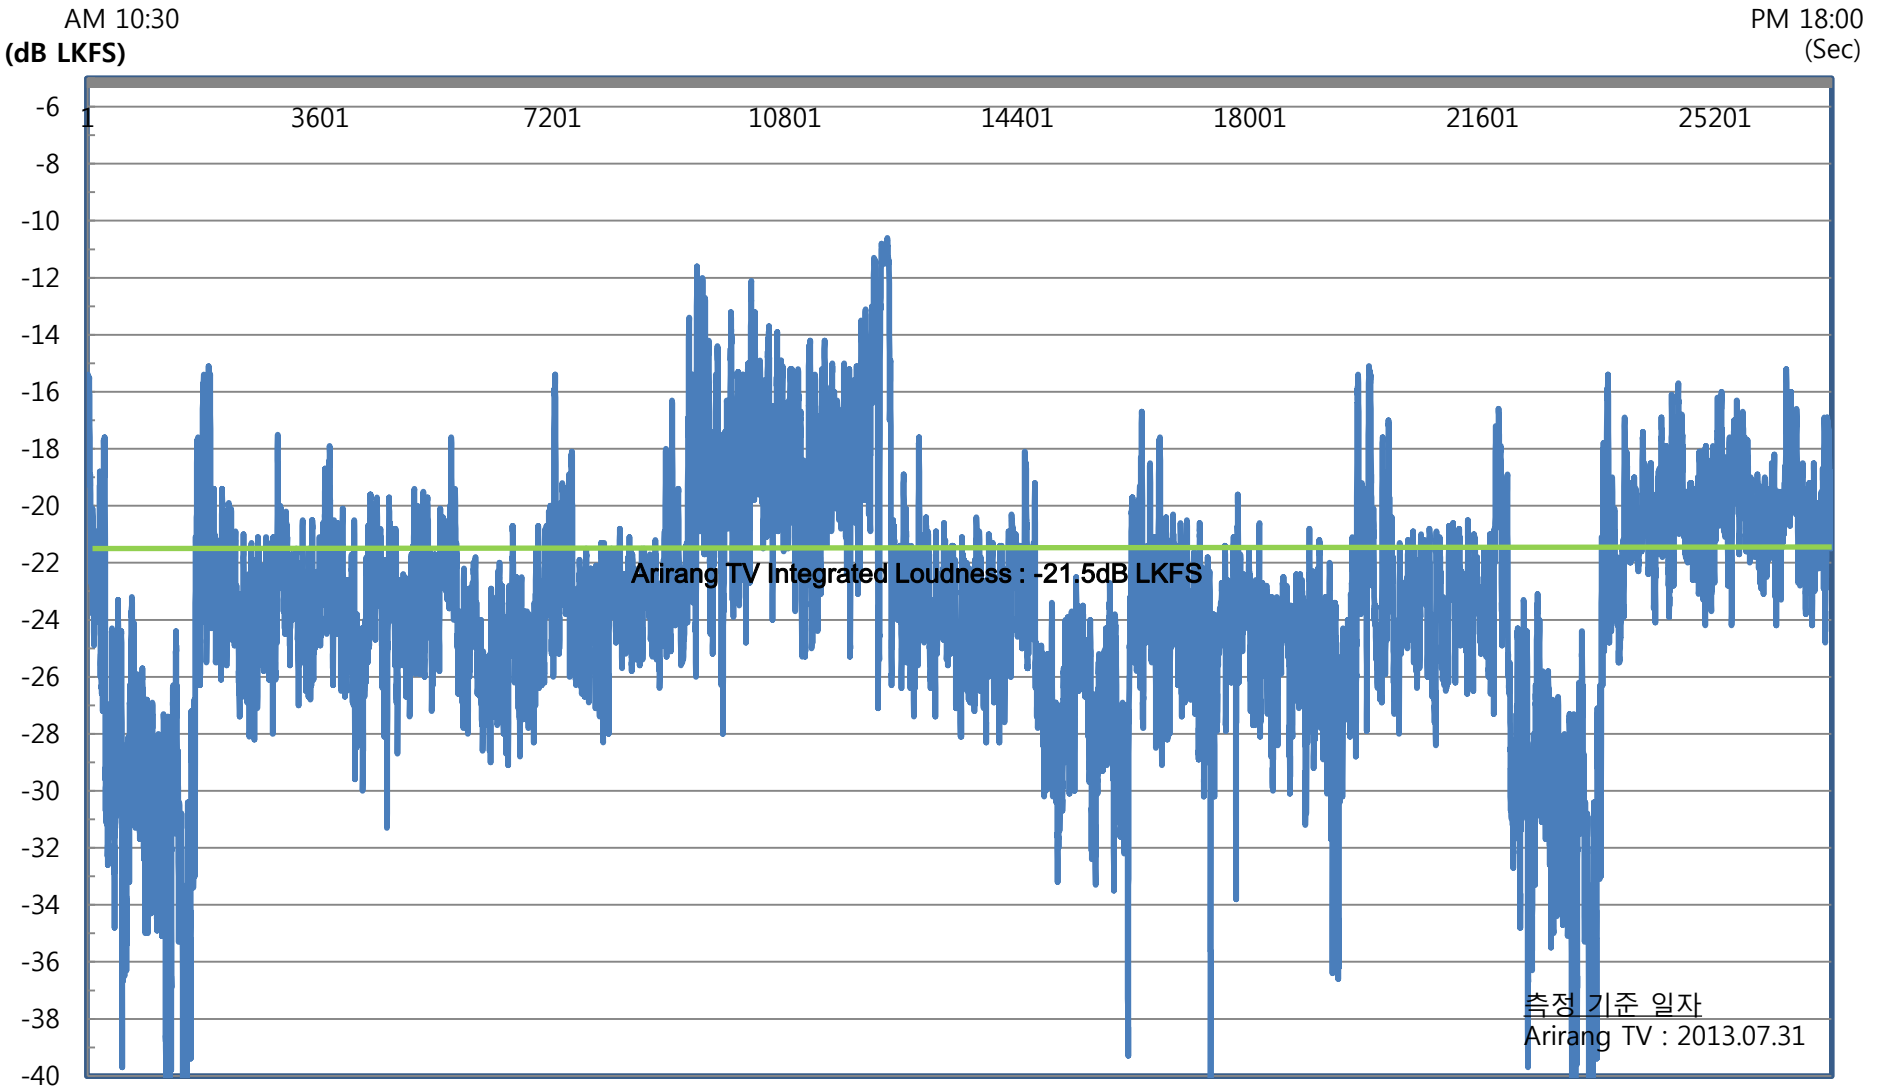

Arirang TV(2013.07.31)

ITU-R BS.1770 Short-term Mode 라우드니스 비교분석

Infinite All [LKFS]	True Peak [dBTP]	Short-Term All Range [LKFS]
-21.5	-0.7	-50.3
		-10.6

Arirang TV 프로그램 별(2013.07.31) ITU-R BS.1770 Short-term Mode 라우드니스 비교분석

Infinite All [LKFS]	True Peak [dBTP]	Short-Term All Range [LKFS]
-21.5	-0.7	-50.3
		-10.6

Arirang TV(2013.07.31) ITU-R BS.1770 Infinite 분석

Infinite All [LKFS]	True Peak [dBTP]	Short-Term All Range [LKFS]
-21.5	-0.7	-50.3
		-10.6