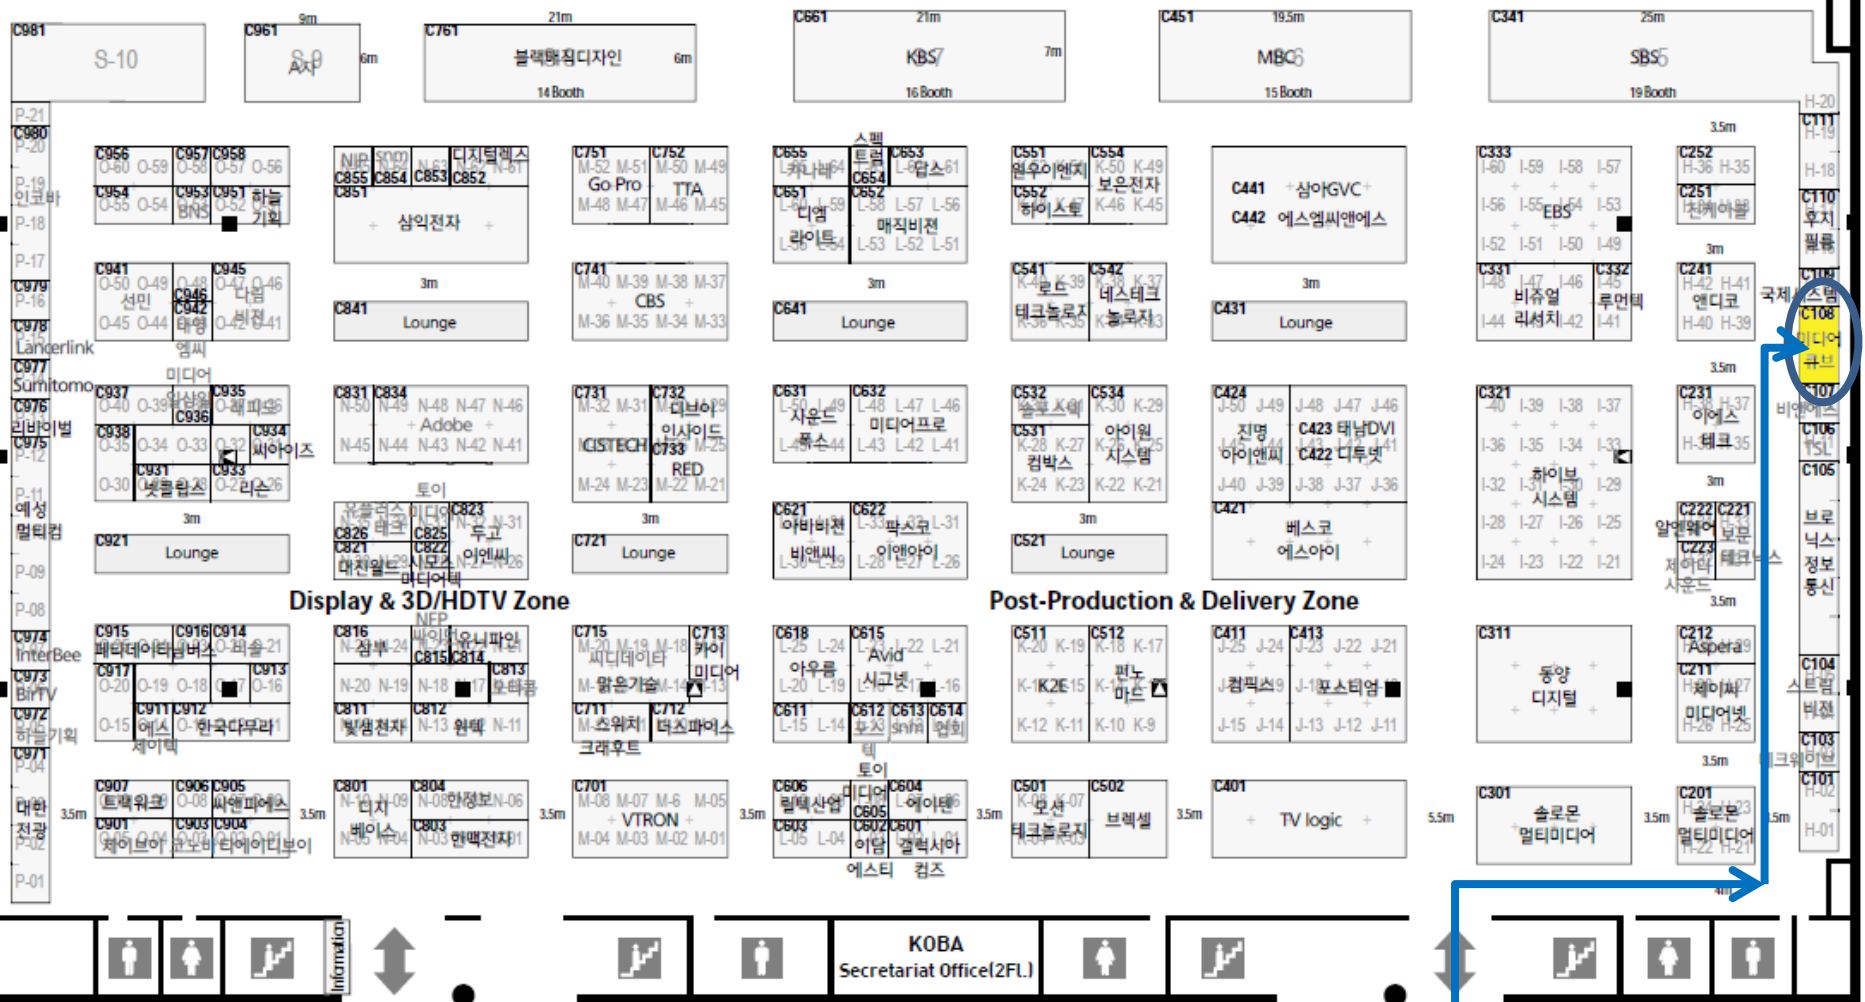

# Hall C (3Fl.)

Cargo Entrance

Cargo Entrance

\* This floor plan can be changed without notice.

Information

ENTRANCE