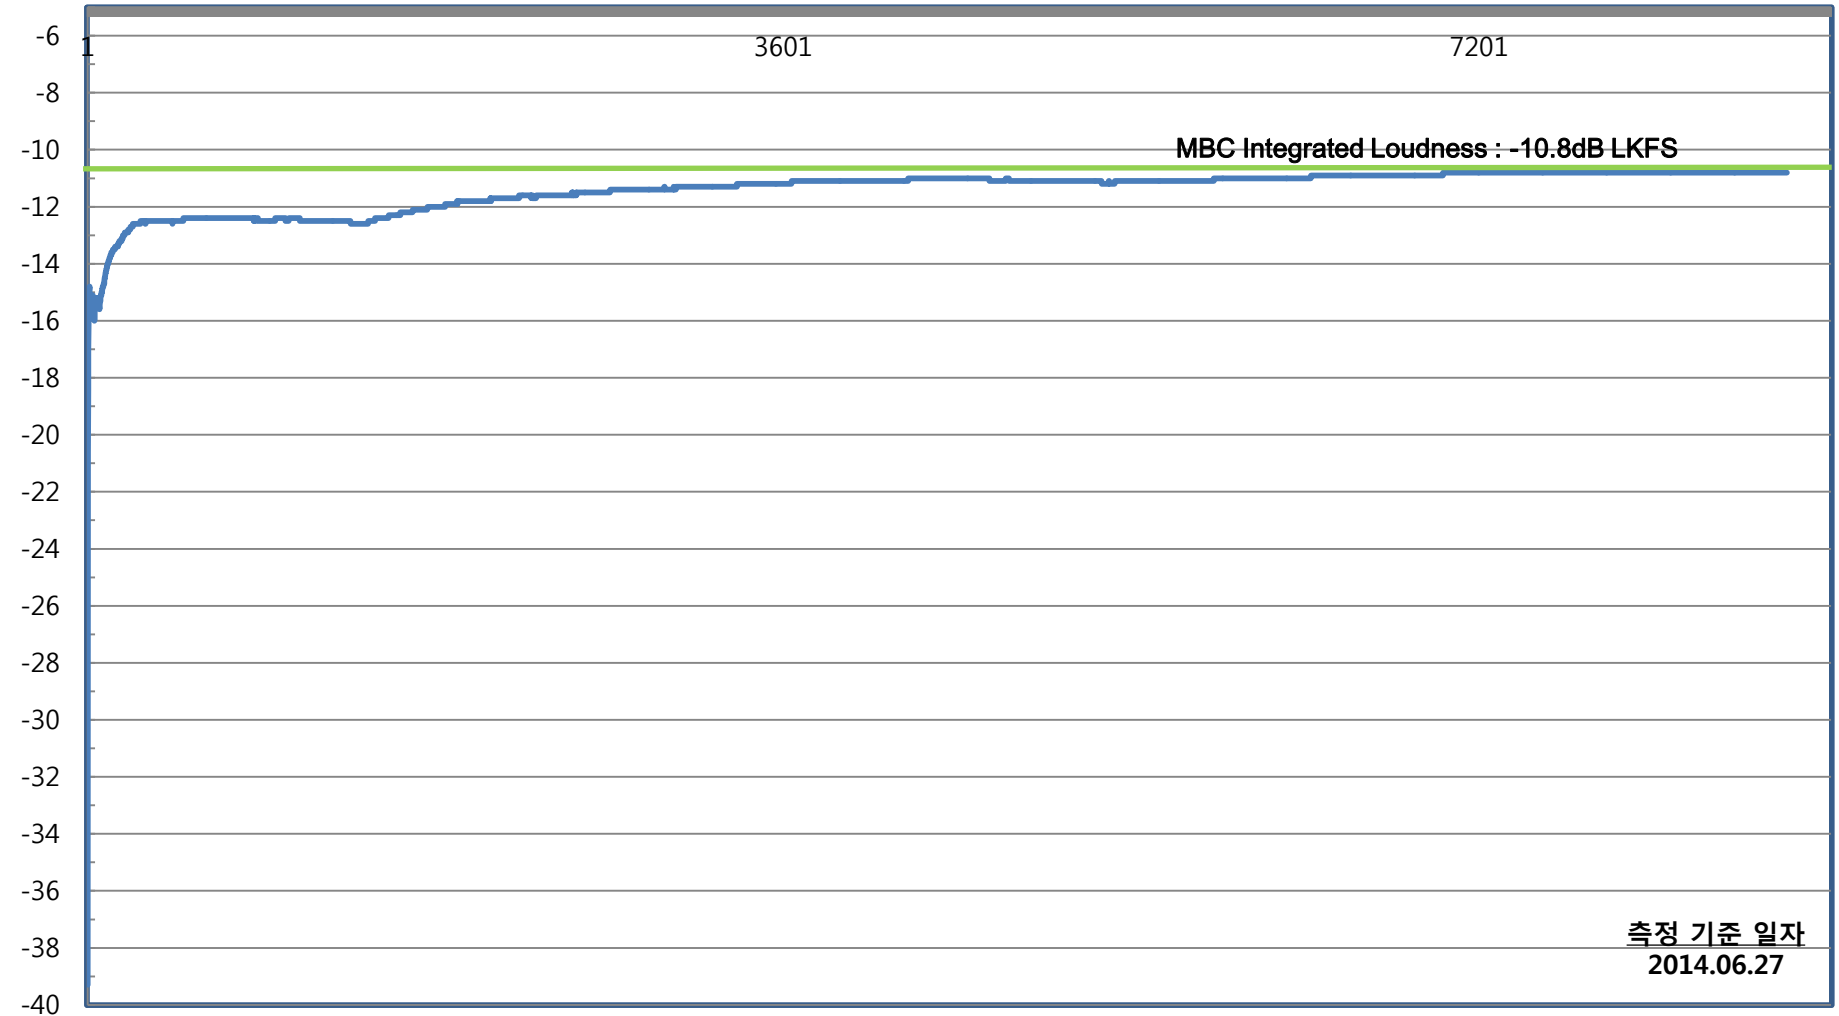

MBC 2014 브라질 월드컵 한국VS벨기에(2014.06.27)

ITU-R BS.1770 Infinite 분석

AM 04:40

AM 07:10

(dB LKFS)

Infinite All [LKFS]	True Peak [dBTP]	Short-Term All Range [LKFS]	
-10.8	0.4	-20.6	-6.3