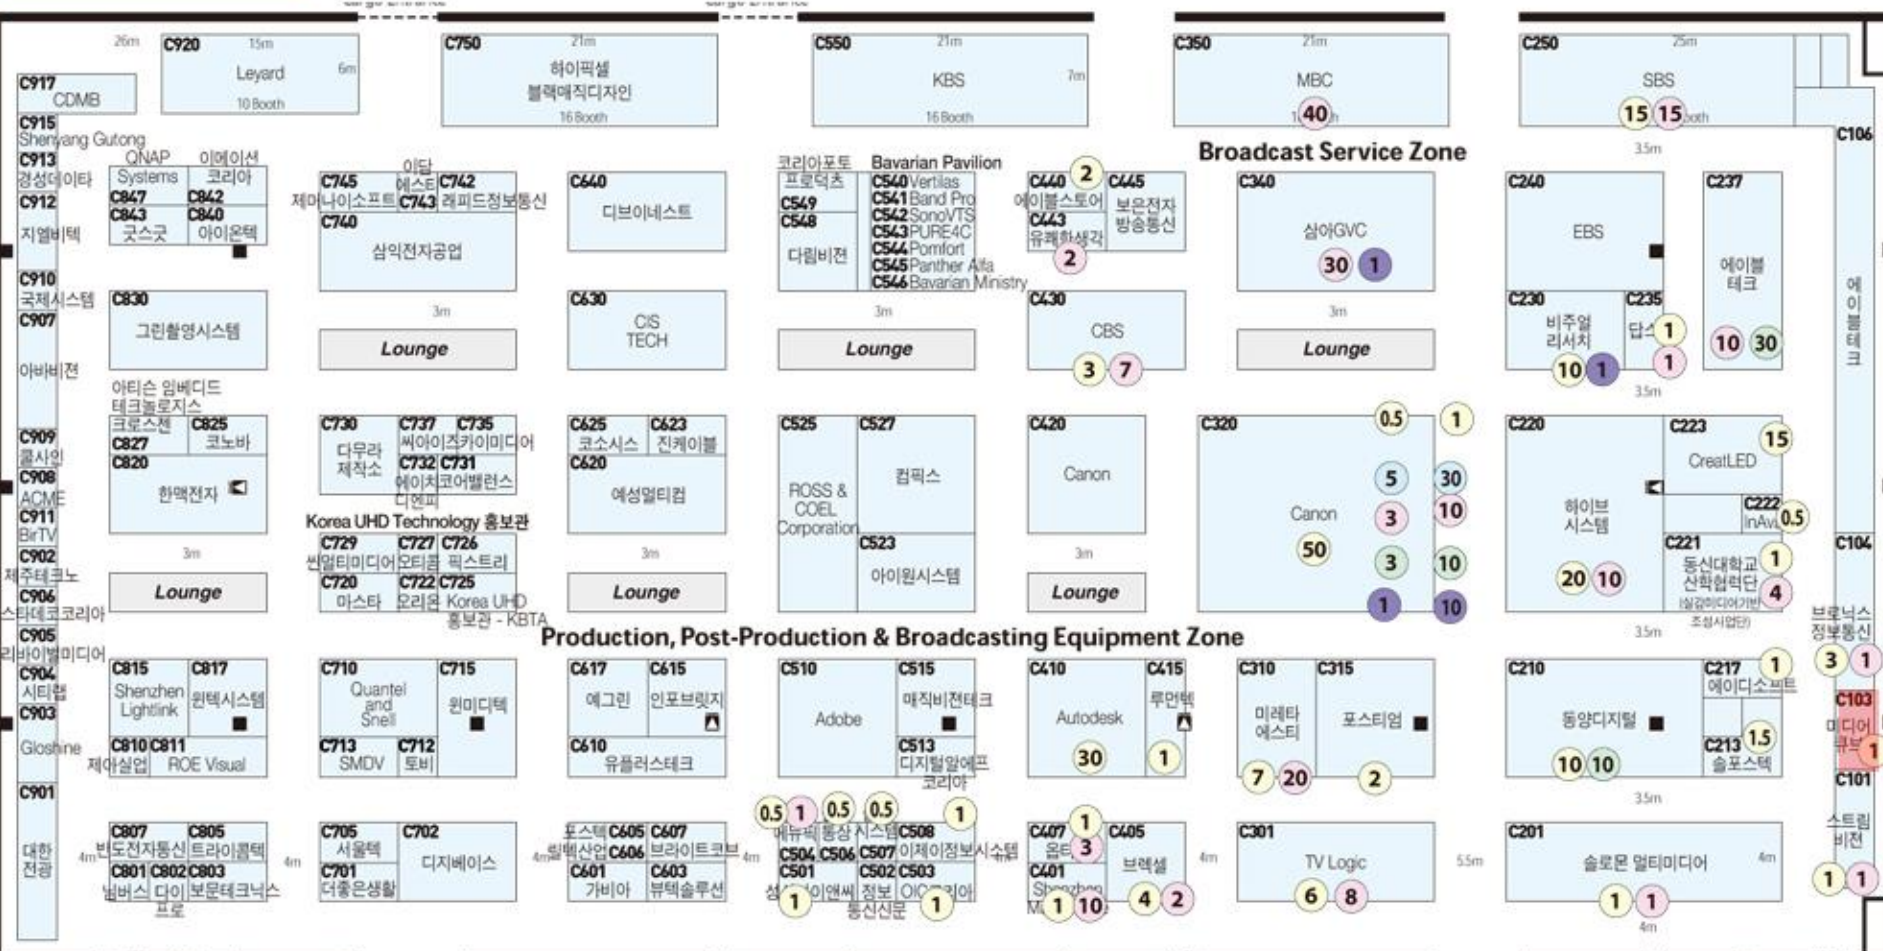

Hall C (3Fl.)

Production, Post-Production & Broadcasting Equipment Zone

Broadcast Service Zone

Information ENTRANCE

KOBASecretariat Office(2FL.)

Information ENTRANCE

* This floor plan can be changed without notice.